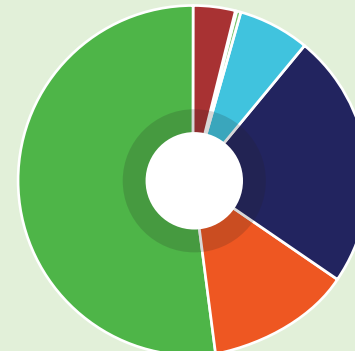

18 elementary

7 middle

4 high

1 alternative

2020-21 FAST FACTS

25,133
Students

1,951
Teachers

3,172
Employees

1034**
SAT Composite
(997 State Avg)

79
Languages Spoken

51.9% *White*
11.8% *Black*
24.7% *Hispanic*
7.0% *Asian*
4.3% *Multi-Racial*
0.3% *Native American*

\$297.8
million operating budget

*Per-pupil operating expense..... \$11,436
STATE Average..... \$14,492