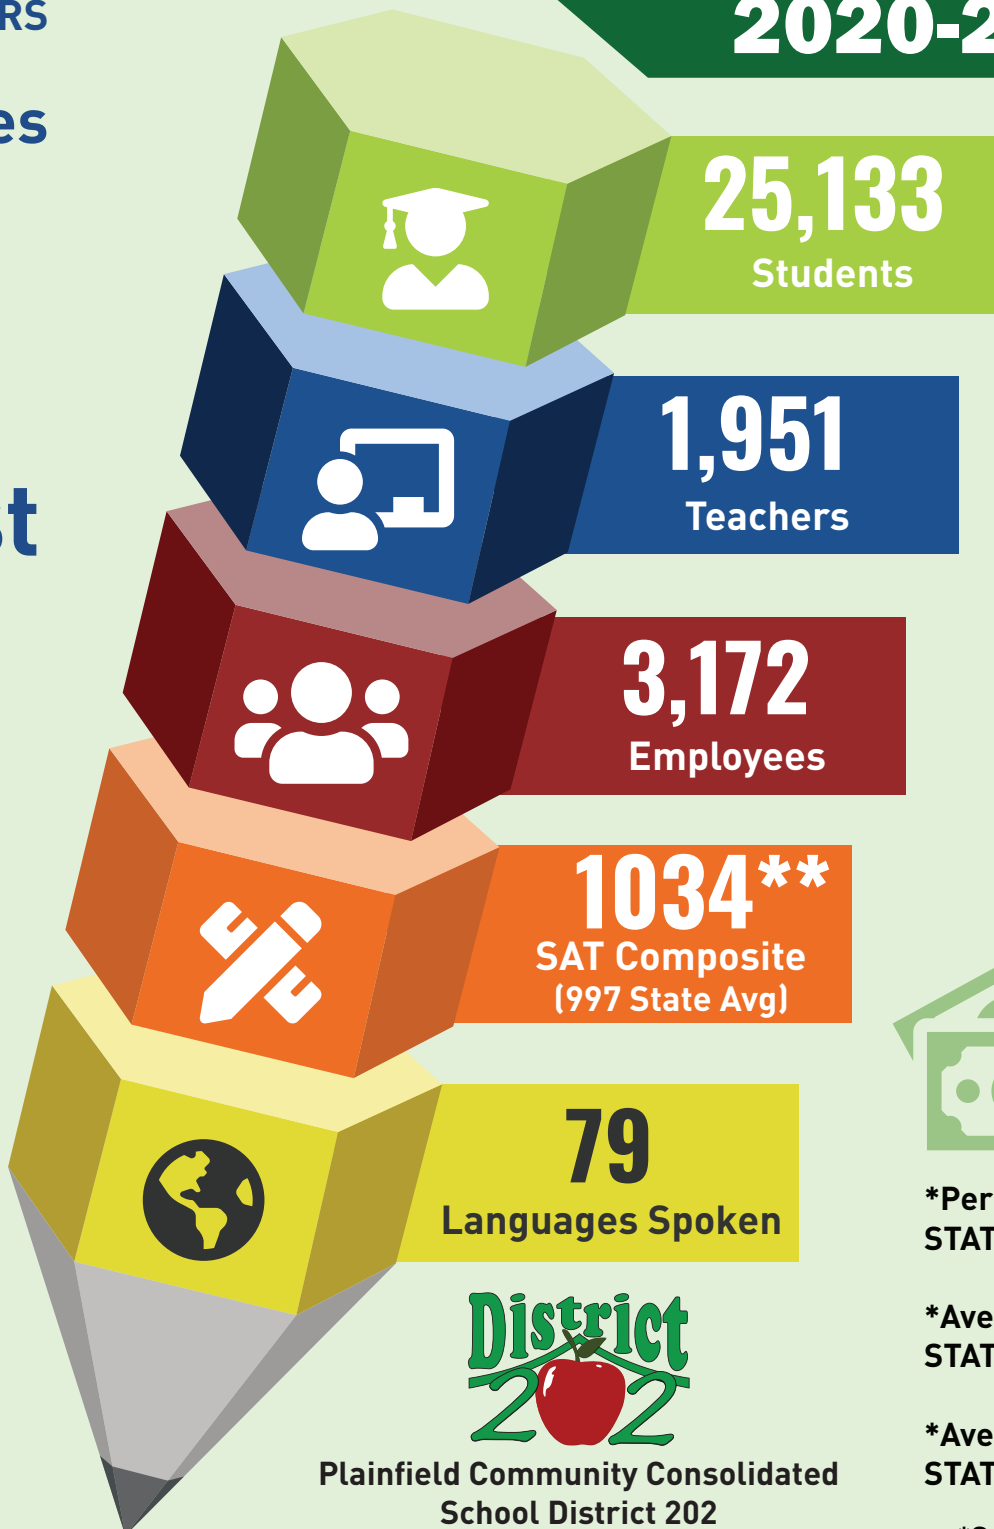

PLAINFIELD SD202 COVERS

64-square miles

serves parts of
7 communities

Plainfield SD202 is the

5th largest

district in
the state

30 Schools

1 preschool

17 elementary

7 middle

4 high

1 alternative

2020-21 FAST FACTS

25,133
Students

1,951
Teachers

3,172
Employees

1034**
SAT Composite
(997 State Avg)

79
Languages Spoken

- 51.9%** White
- 11.8%** Black
- 24.7%** Hispanic
- 7.0%** Asian
- 4.3%** Multi-Racial
- 0.3%** Native American

\$297.8
million operating budget

*Per-pupil operating expense..... \$11,436
STATE Average..... \$14,492