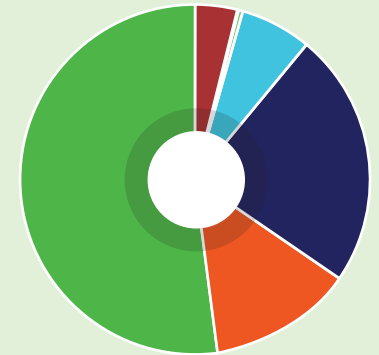

17 elementary

7 middle

4 high

1 alternative

2020-21 FAST FACTS

25,133
Students

1,951
Teachers

3,172
Employees

1034**
SAT Composite
(997 State Avg)

79
Languages Spoken

- 51.9%** White
- 11.8%** Black
- 24.7%** Hispanic
- 7.0%** Asian
- 4.3%** Multi-Racial
- 0.3%** Native American

\$297.8
million operating budget

*Per-pupil operating expense..... \$11,436
STATE Average..... \$14,492