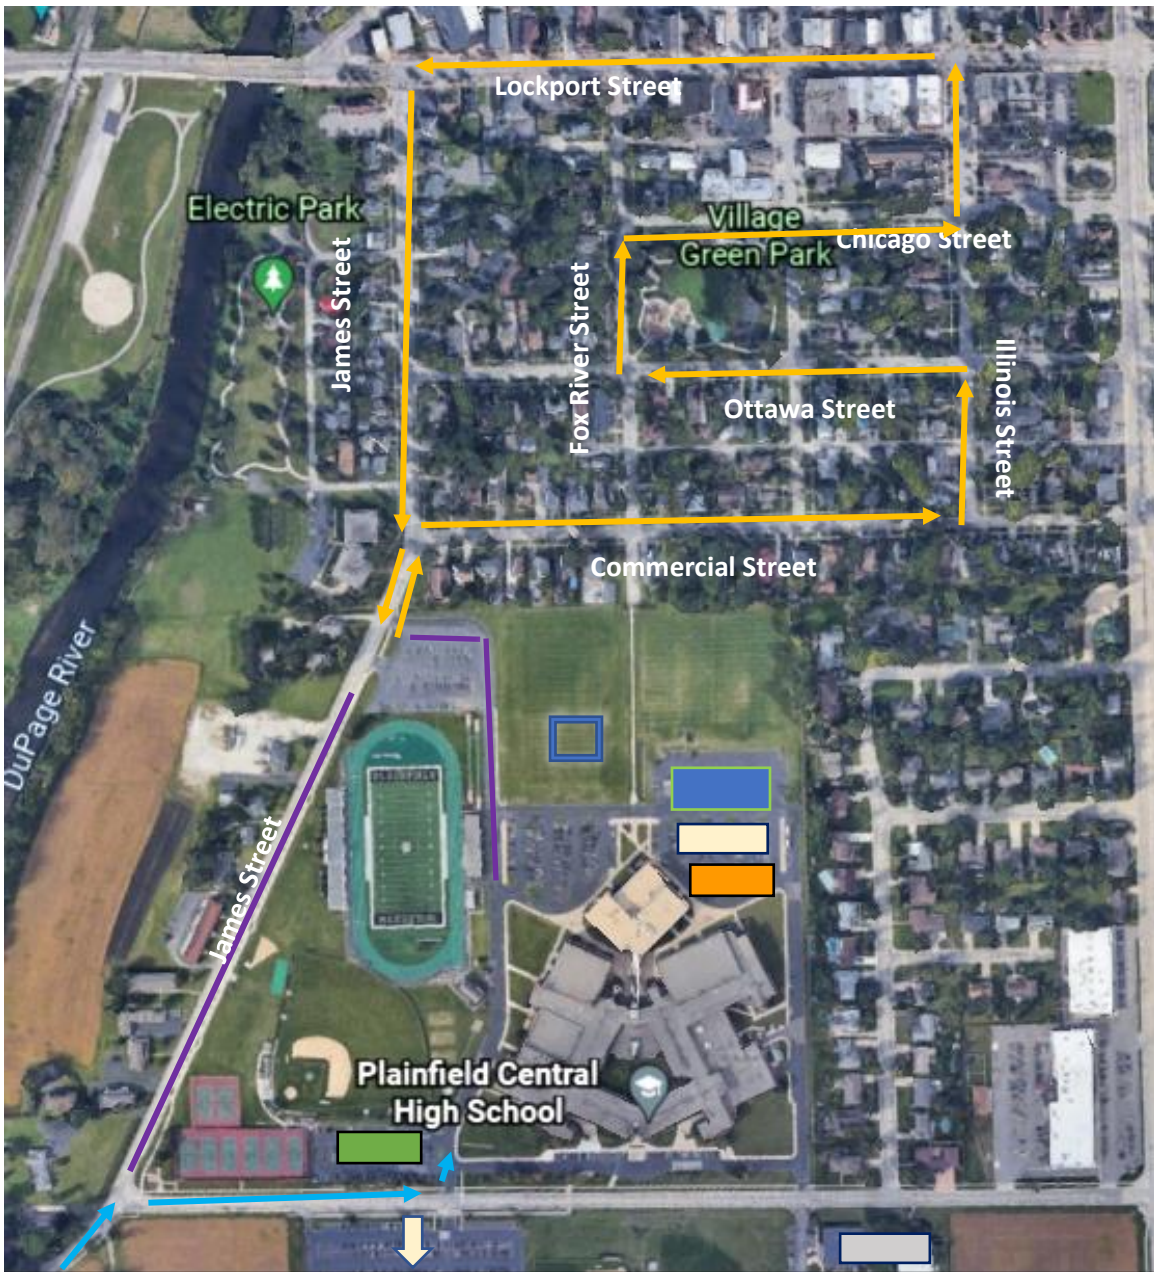

## 2023 Homecoming Parade Route

- Staging area
 → Parade Route
 High School Band Busses
 HS Band Staging
- Parking for FB players (Technology Lot)
  HOF inductees East side of South Lot
- Tea parking by band busses
  PHS Band Kids Parking
- Route if staged in the PHS Lot.
- ⇩ Parade End PHS South Lot

- All Traffic must come down River Road to Fort Beggs/James Street – floats only no drop offs
- Parade entries limited to **80 max**
- Largest Vehicle Length allowed: 40 feet total (Basic Truck and 16' trailer)
- Dignitary entries staged on drive in PHS lot North of stadium
- Band & Band bus staging North Lot by football practice fields
- Groups (Cheer, Poms, PJC, Scouts, etc...50 people Max.) to park at Bott Park or Electric Park (Riverfront) & walk towards Central
- Parking for participants & Spectators located at Electric Park (Riverfront), Village Hall, Settlers Park or Bott Park